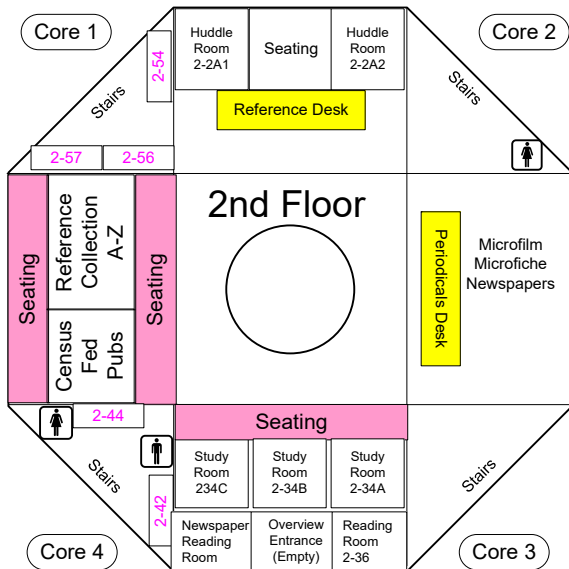

Young Library Floor Map With Book Call Number Locations

= Journals
 = Books
 = US GOV PUBS

KEY

- P/C = Printers & Copiers
- P = Printer
- Elevators are located in each core