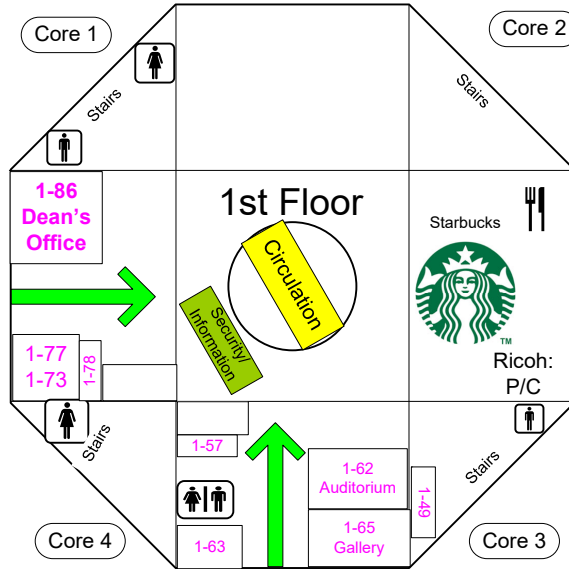

Young Library Floor Map With Book Call Number Locations

= Journals
 = Books
 = US GOV PUBS

KEY

- P/C = Printers & Copiers
- P = Printer
- Elevators are located in each core