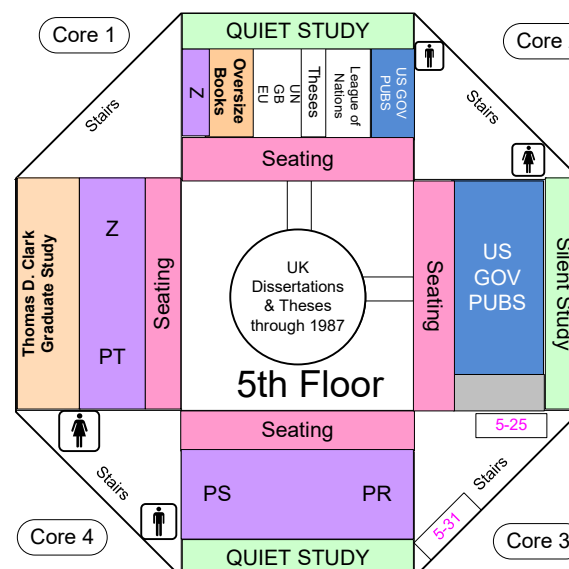

Young Library Floor Map With Book Call Number Locations

= Journals
 = Books
 = US GOV PUBS

KEY

- P/C = Printers & Copiers
- P = Printer
- Elevators are located in each core