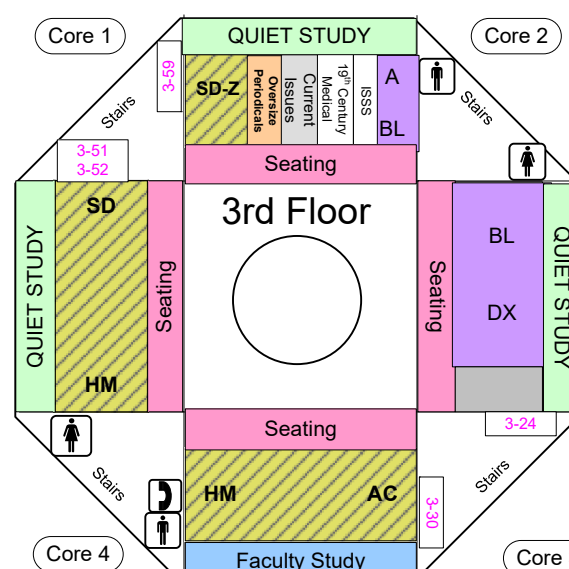

Young Library Floor Map With Book Call Number Locations

= Journals
 = Books
 = US GOV PUBS

KEY

- P/C = Printers & Copiers
- P = Printer
- Elevators are located in each core