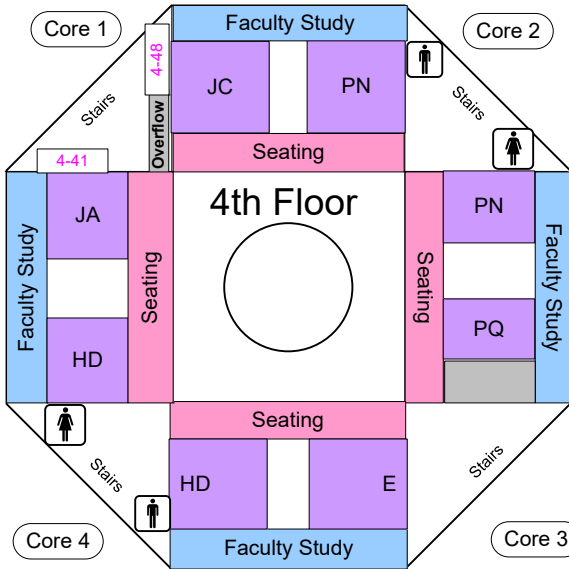

Young Library Floor Map With Book Call Number Locations

= Journals
 = Books
 = US GOV PUBS

KEY

- P/C = Printers & Copiers
- P = Printer
- Elevators are located in each core