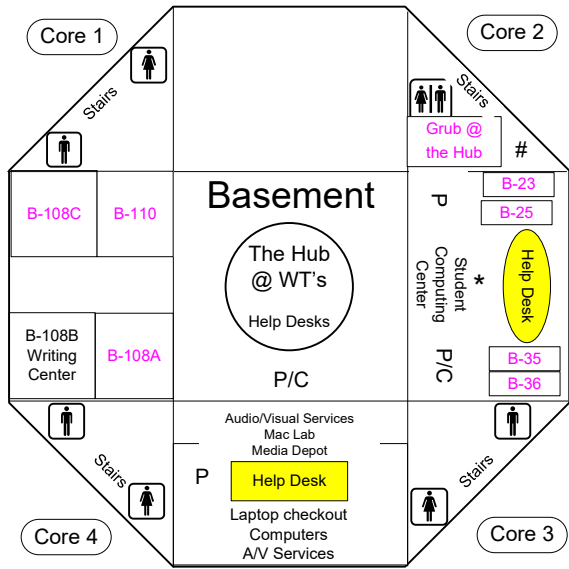

Young Library Floor Map With Book Call Number Locations

= Journals
 = Books
 = US GOV PUBS

KEY

- P/C = Printers & Copiers
- P = Printer
- Elevators are located in each core