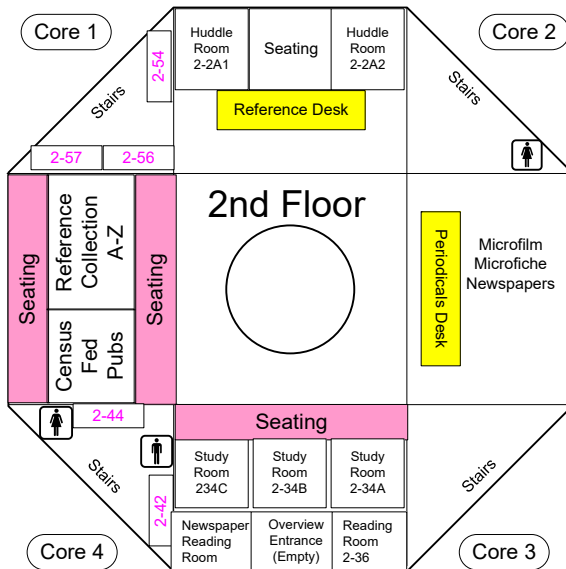

Young Library Floor Map With Book Call Number Locations

- = Journals
- = Books
- = US GOV PUBS

KEY

- P/C = Printers & Copiers
- P = Printer
- Elevators are located in each core