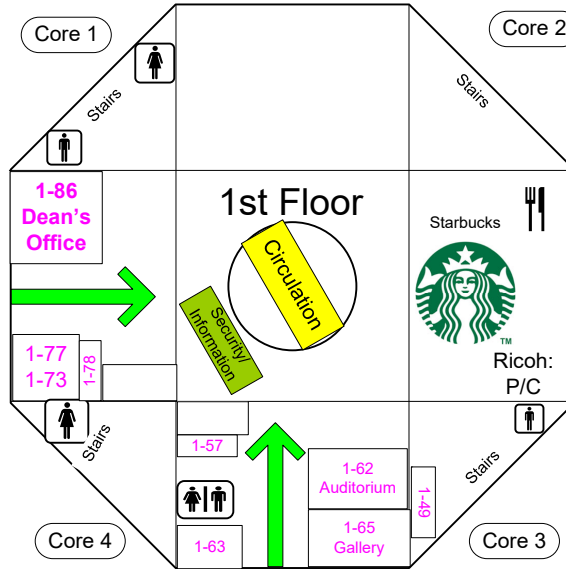

Young Library Floor Map With Book Call Number Locations

- = Journals
- = Books
- = US GOV PUBS

KEY

- P/C = Printers & Copiers
- P = Printer
- Elevators are located in each core