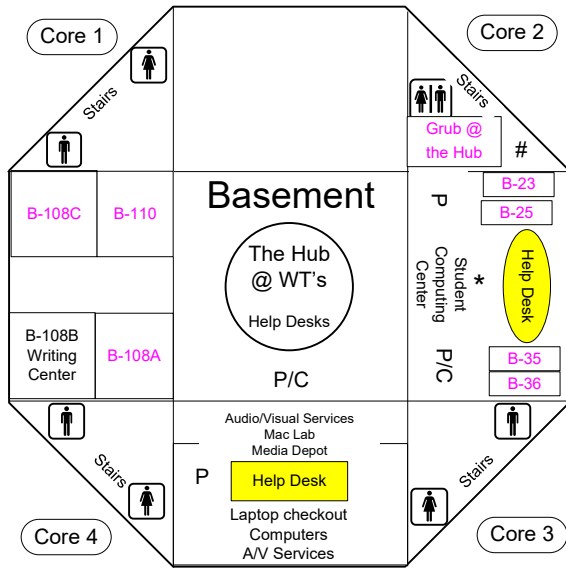

Young Library Floor Map With Book Call Number Locations

- = Journals
- = Books
- = US GOV PUBS

KEY

- P/C = Printers & Copiers
- P = Printer
- Elevators are located in each core