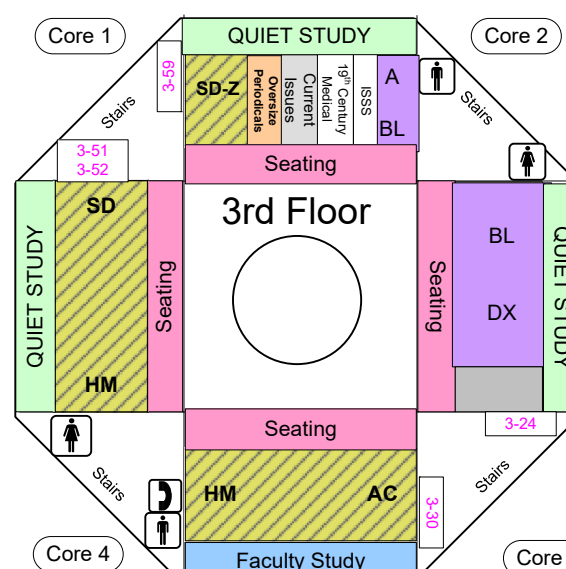

Young Library Floor Map With Book Call Number Locations

- = Journals
- = Books
- = US GOV PUBS

KEY

- P/C = Printers & Copiers
- P = Printer
- Elevators are located in each core